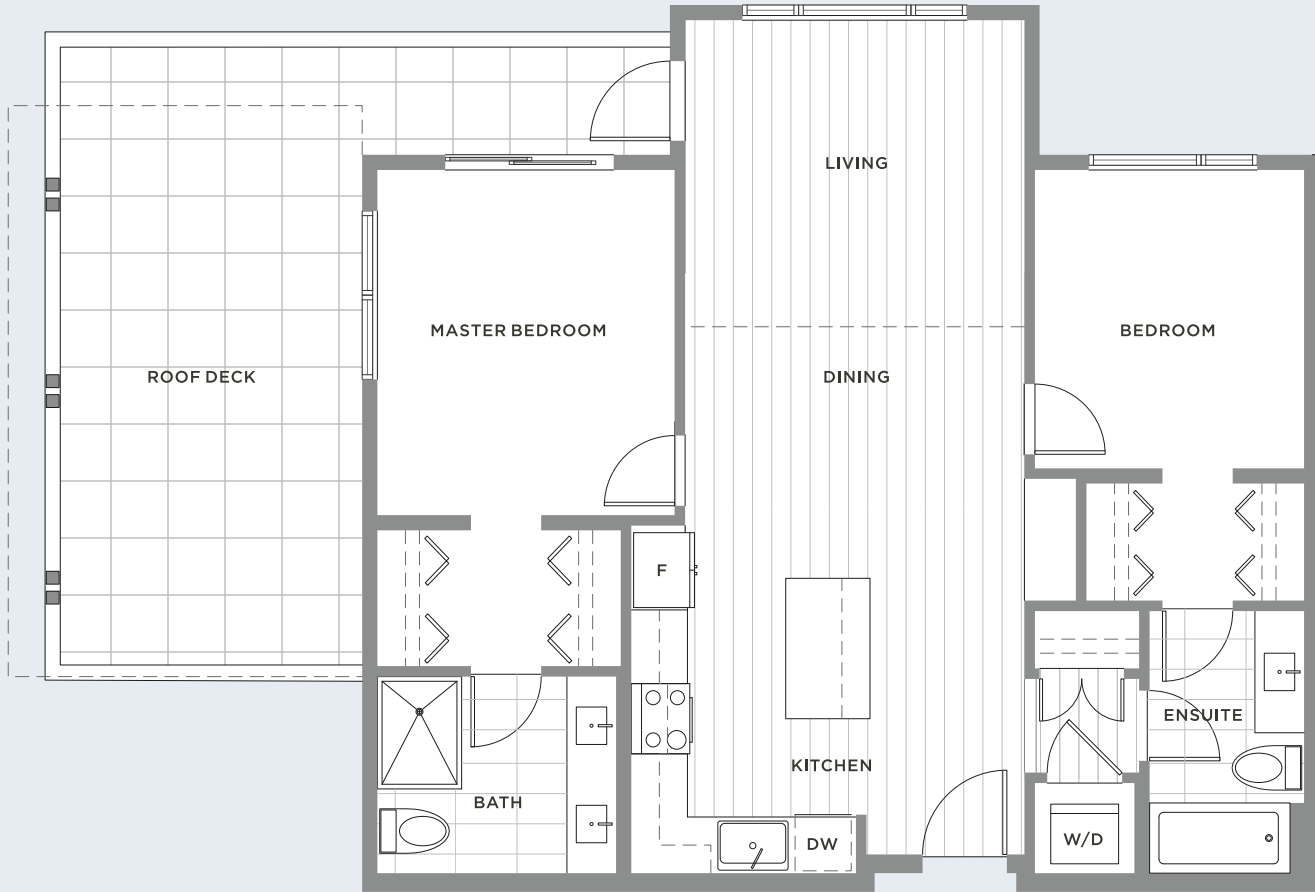

2 Bedrooms, 2 Bathrooms
Interior - Approx. 950 Sq ft Exterior - Approx. 78 Sq ft

LEVEL 4

LEVEL 3

LEVEL 2

LEVEL 1

D1

2 Bedrooms, 2 Bathrooms
Interior - Approx. 958 Sq ft Exterior - Approx. 296 Sq ft

LEVEL 4

LEVEL 3

LEVEL 2

LEVEL 1

D2

2 Bedrooms, 2 Bathrooms
Interior - Approx. 938 Sq ft Exterior - Approx. 75 Sq ft

LEVEL 4

LEVEL 3

LEVEL 2

LEVEL 1

D3

2 Bedrooms, 2 Bathrooms
Interior - Approx. 926 Sq ft Exterior - Approx. 75 Sq ft

LEVEL 4

LEVEL 3

LEVEL 2

LEVEL 1

D4

LEVEL 3

LEVEL 2

LEVEL 1