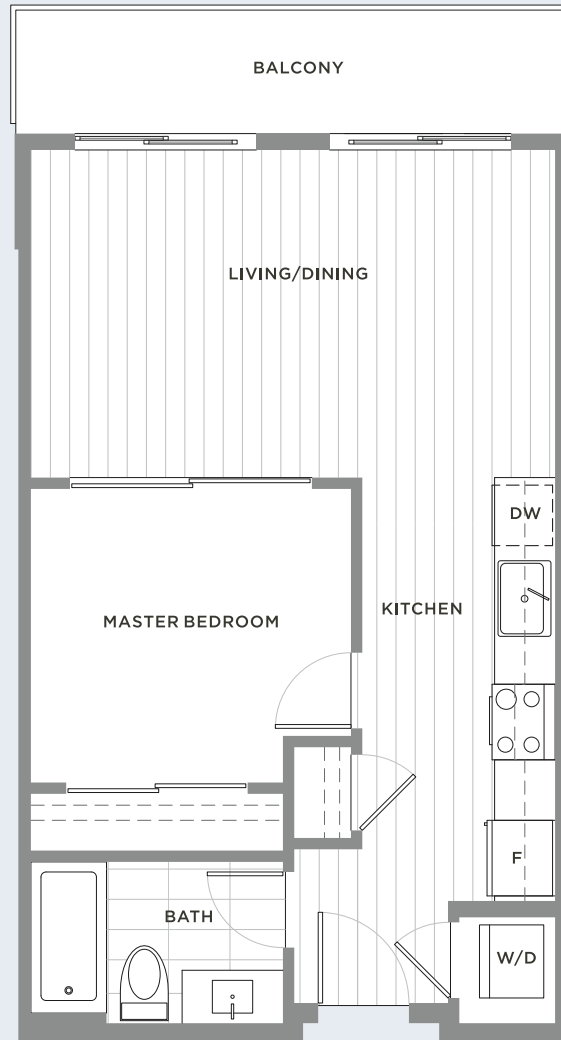

A

1 Bedroom, 1 Bathroom Interior - Approx. 678 Sq ft Exterior - Approx. 74 Sq ft

LEVEL 4

LEVEL 3

LEVEL 2

LEVEL 1

A-1

1 Bedroom, 1 Den, 1 Bathroom
Interior - Approx. 754 Sq ft Exterior - Approx. 74 Sq ft

LEVEL 4

LEVEL 3

LEVEL 2

LEVEL 1

A-2

1 Bedroom, 1 Den, 1 Bathroom

Interior - Approx. 761 Sq ft Exterior - Approx. 374 Sq ft

LEVEL 4

LEVEL 3

LEVEL 2

LEVEL 1

B

1 Bedroom, 1 Bathroom
Interior - Approx. 578 Sq ft Exterior - Approx. 77 Sq ft

LEVEL 4

LEVEL 3

LEVEL 2

LEVEL 1

C

1 Bedroom, 1 Bathroom Interior - Approx. 545 Sq ft Exterior - Approx. 78 Sq ft

LEVEL 4

LEVEL 3

LEVEL 2

LEVEL 1

D