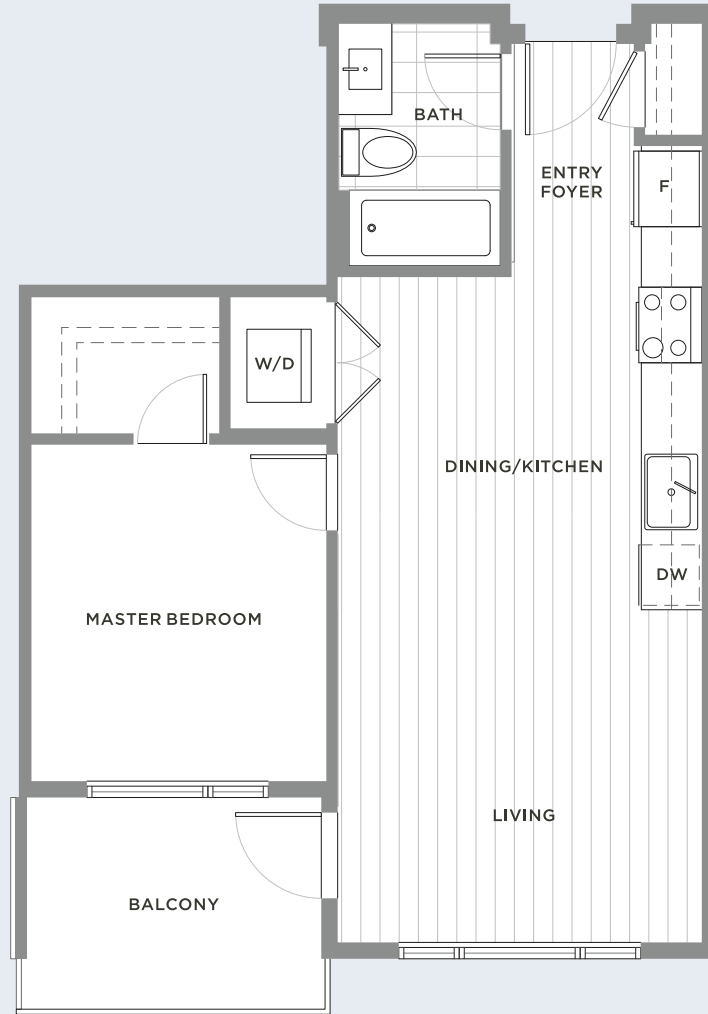

LEVEL 4

LEVEL 3

LEVEL 2

LEVEL 1

A-2

1 Bedroom, 1 Den, 1 Bathroom

Interior - Approx. 761 Sq ft Exterior - Approx. 374 Sq ft

LEVEL 4

LEVEL 3

LEVEL 2

LEVEL 1

B

1 Bedroom, 1 Bathroom
Interior - Approx. 578 Sq ft Exterior - Approx. 77 Sq ft

LEVEL 4

LEVEL 3

LEVEL 2

LEVEL 1

C

1 Bedroom, 1 Bathroom Interior - Approx. 545 Sq ft Exterior - Approx. 78 Sq ft

LEVEL 4

LEVEL 3

LEVEL 2

LEVEL 1

D

2 Bedrooms, 2 Bathrooms
Interior - Approx. 950 Sq ft Exterior - Approx. 78 Sq ft

LEVEL 4

LEVEL 3

LEVEL 2

LEVEL 1

D1

2 Bedrooms, 2 Bathrooms
Interior - Approx. 958 Sq ft Exterior - Approx. 296 Sq ft

LEVEL 4