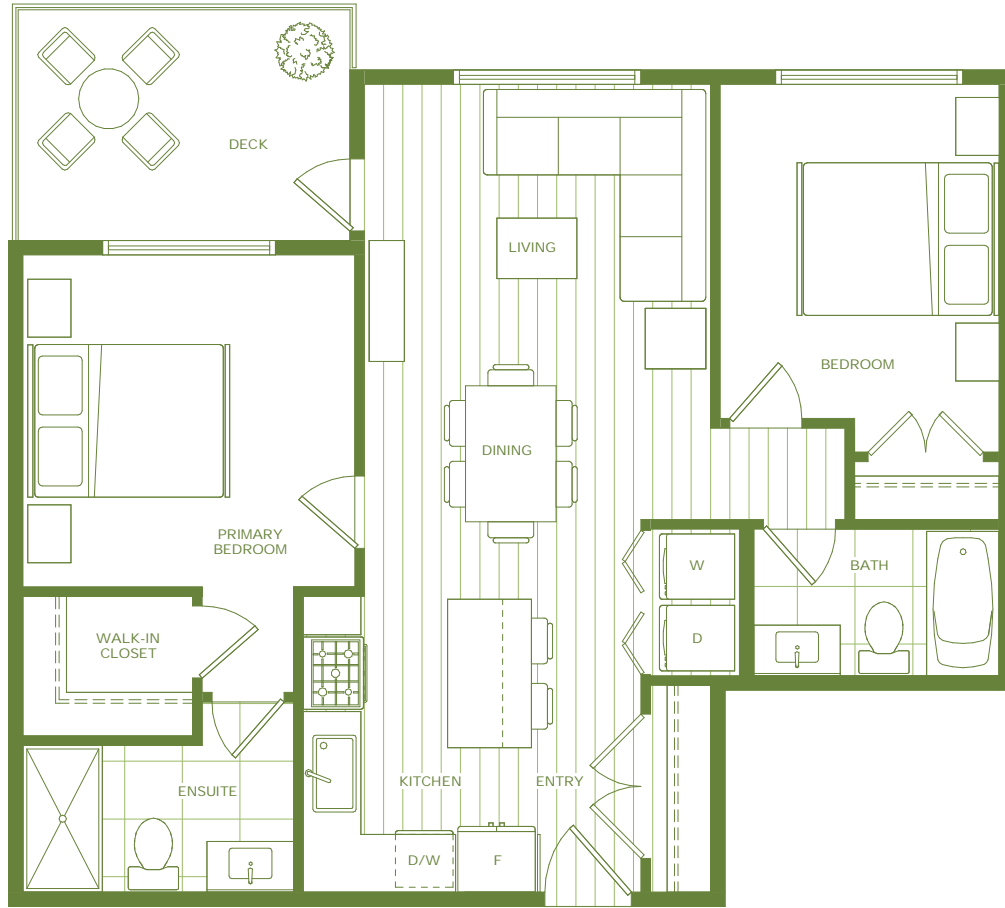

LEVEL 1

LEVEL 2

LEVEL 3 / 4 / 5 / 6

KING + CRESCENT

B7

2 BEDROOM, 2 BATH + DEN
Approx. 998 Sq Ft

UNITS:
112, 212, 312, 412, 512,
612

LEVEL 1

LEVEL 2

LEVEL 3 / 4 / 5 / 6

KING + CRESCENT

B8

2 BEDROOM, 2 BATH
Approx. 855 Sq Ft

UNITS:
111, 211, 311, 411, 511, 611

LEVEL 1

LEVEL 2

LEVEL 3 / 4 / 5 / 6

KING + CRESCENT

B9

1 BEDROOM, 1 BATH
Approx. 741 Sq Ft

UNITS:
106, 206, 306, 406,
506, 606

LEVEL 1

LEVEL 2

LEVEL 3 / 4 / 5 / 6

UNITS:
214

LEVEL 1

LEVEL 2

LEVEL 3 / 4 / 5 / 6

KING + CRESCENT

B30

2 BEDROOM, 2 BATH
Approx. 882 Sq Ft

UNITS:
121, 221, 321, 421, 521,
621