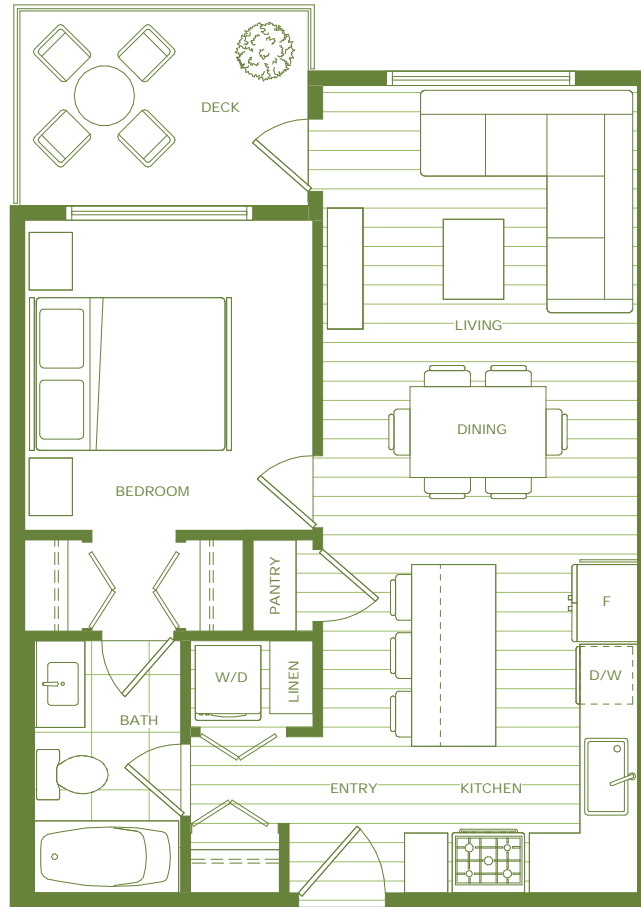

KING + CRESCENT

C

1 BEDROOM, 1 BATH
Approx. 589 Sq Ft

UNITS:
107, 207, 307, 407,
507, 607