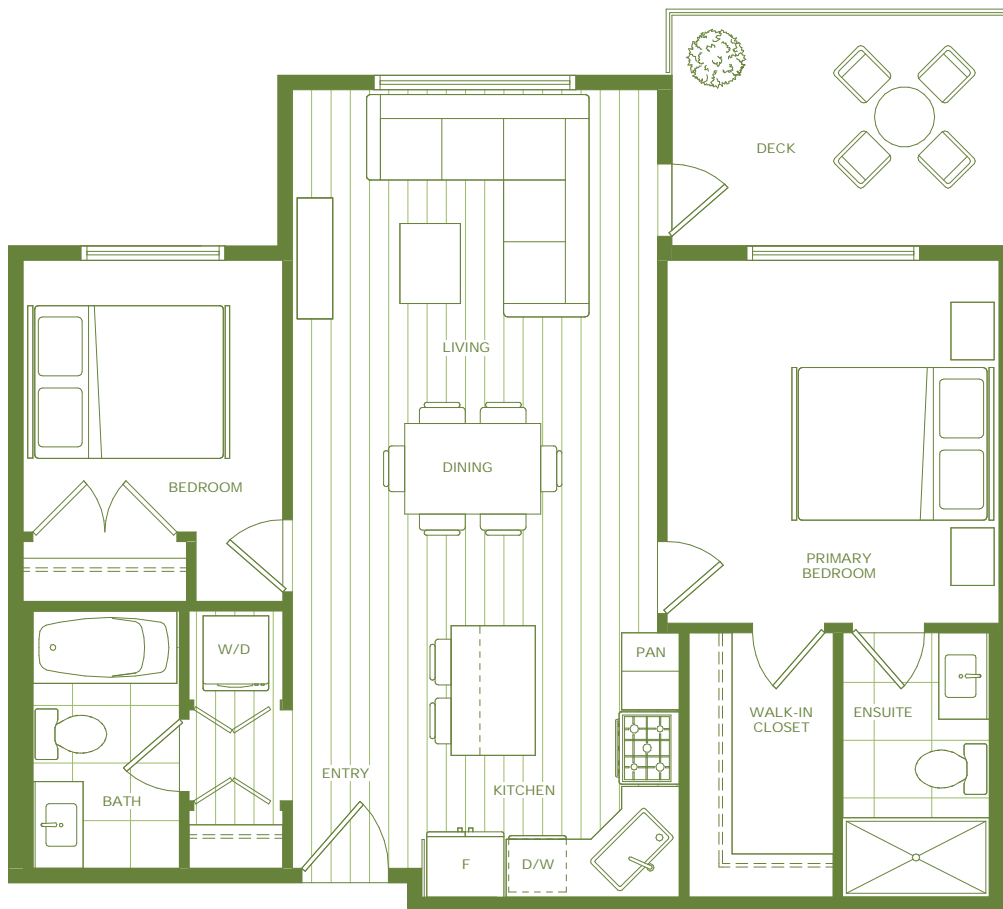

UNITS:
214

LEVEL 1

LEVEL 2

LEVEL 3 / 4 / 5 / 6

KING + CRESCENT

B30

2 BEDROOM, 2 BATH
Approx. 882 Sq Ft

UNITS:
121, 221, 321, 421, 521,
621

LEVEL 1

LEVEL 2

LEVEL 3 / 4 / 5 / 6

KING + CRESCENT

B37

2 BEDROOM, 2 BATH
Approx. 863 Sq Ft

UNITS:
110, 210, 310, 410, 510,
610

LEVEL 1

LEVEL 2

LEVEL 3 / 4 / 5 / 6

KING + CRESCENT

B38

2 BEDROOM, 2 BATH
Approx. 843 Sq Ft

UNITS:
109, 209, 309, 409,
509, 609

LEVEL 1

LEVEL 2