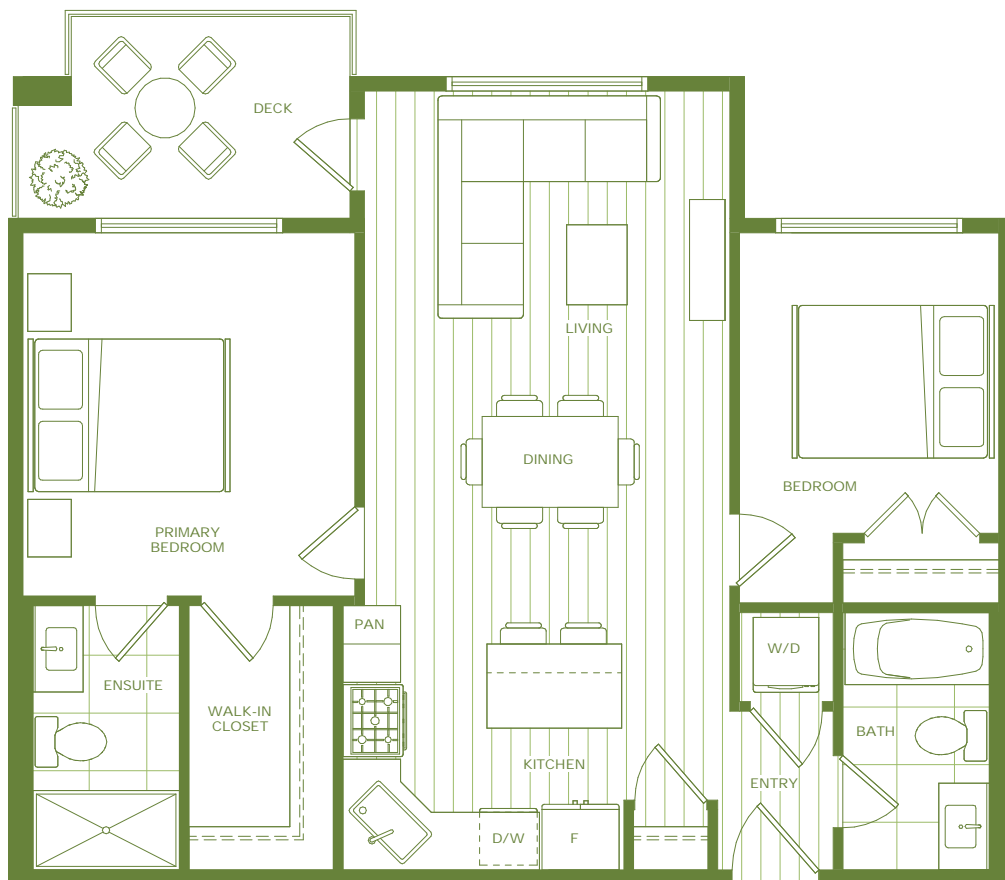

KING + CRESCENT

B41

2 BEDROOM, 2 BATH
Approx. 863 Sq Ft

UNITS:
102, 202, 302, 402,
502, 602