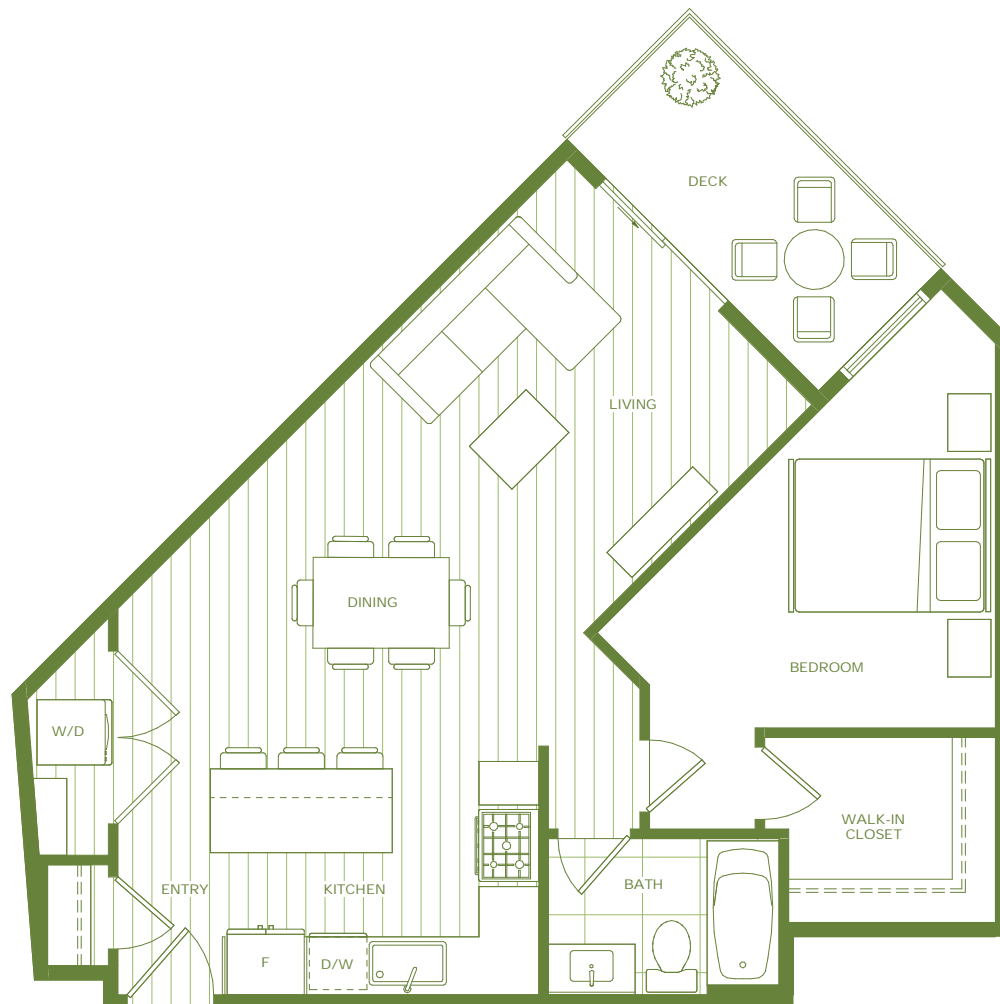

KING + CRESCENT

E1

1 BEDROOM, 1 BATH
Approx. 757 Sq Ft

UNITS:
218, 318, 418, 518, 618