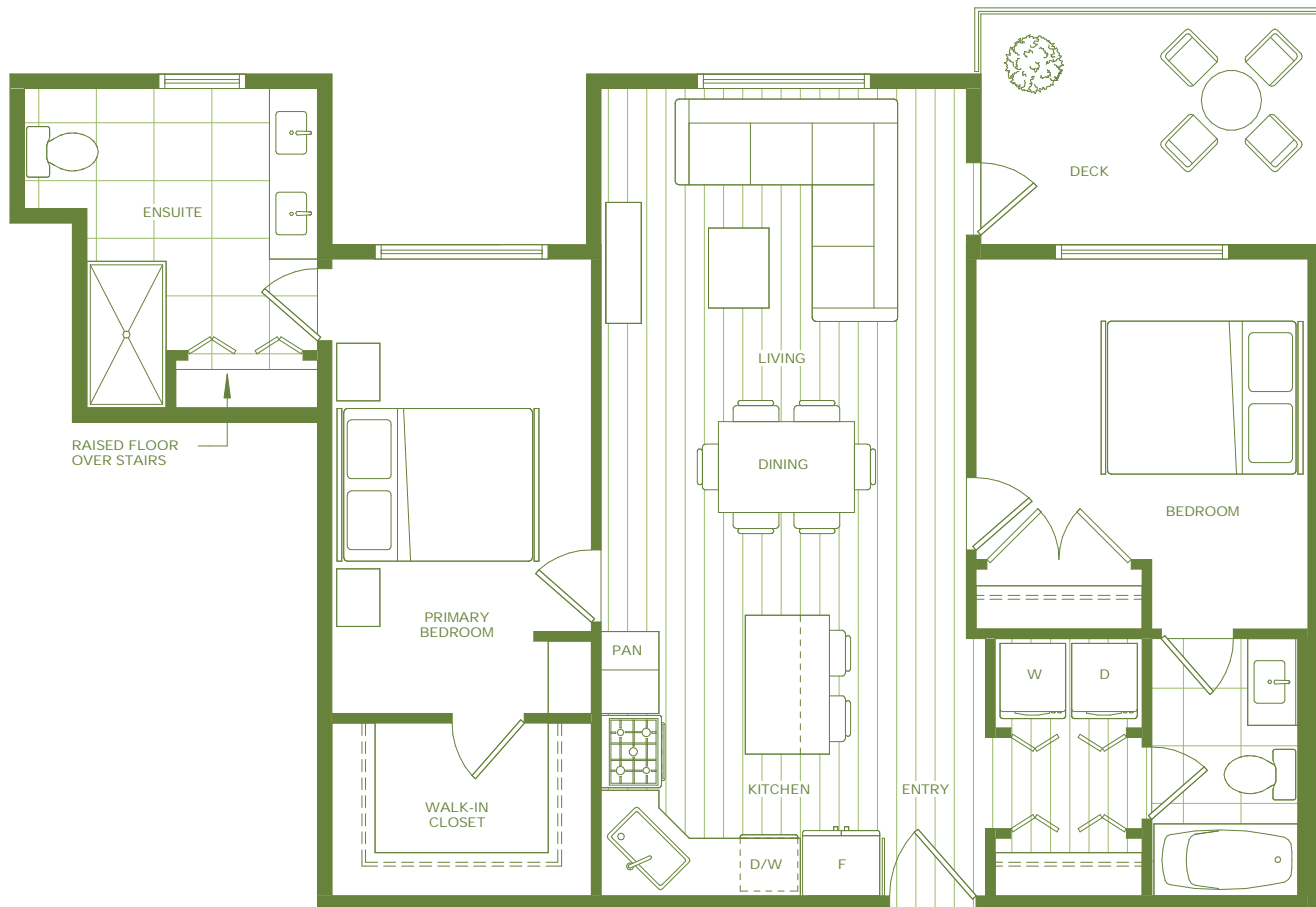

LEVEL 1

LEVEL 2

LEVEL 3 / 4 / 5 / 6

KING + CRESCENT

B7

2 BEDROOM, 2 BATH + DEN
Approx. 998 Sq Ft

UNITS:
112, 212, 312, 412, 512,
612

LEVEL 1

LEVEL 2

LEVEL 3 / 4 / 5 / 6

KING + CRESCENT

B8

2 BEDROOM, 2 BATH
Approx. 855 Sq Ft

UNITS:
111, 211, 311, 411, 511, 611

LEVEL 1

LEVEL 2

LEVEL 3 / 4 / 5 / 6

KING + CRESCENT

B9

1 BEDROOM, 1 BATH
Approx. 741 Sq Ft

UNITS:
106, 206, 306, 406,
506, 606

LEVEL 1

LEVEL 2

LEVEL 3 / 4 / 5 / 6

UNITS:
214

LEVEL 1

LEVEL 2

LEVEL 3 / 4 / 5 / 6

KING + CRESCENT

B30

2 BEDROOM, 2 BATH
Approx. 882 Sq Ft

UNITS:
121, 221, 321, 421, 521,
621