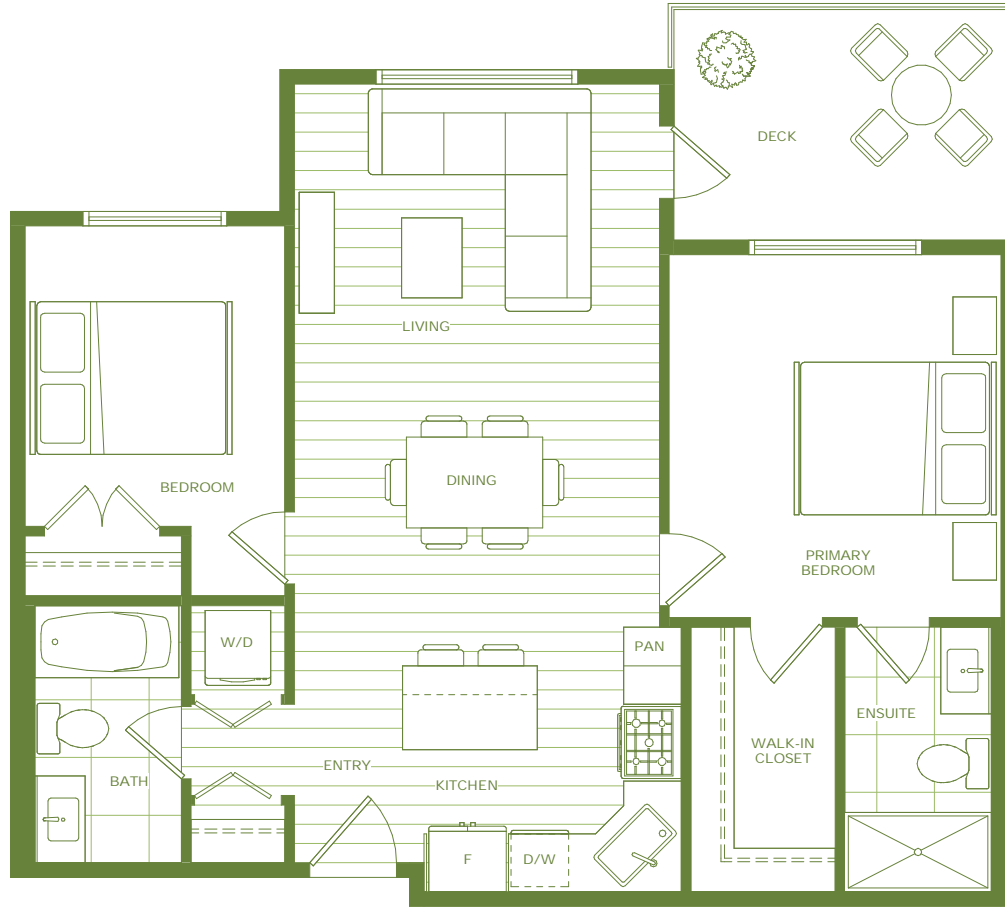

KING + CRESCENT

B40

2 BEDROOM, 2 BATH
Approx. 873 Sq Ft

UNITS:
103, 203, 303, 403,
503, 603