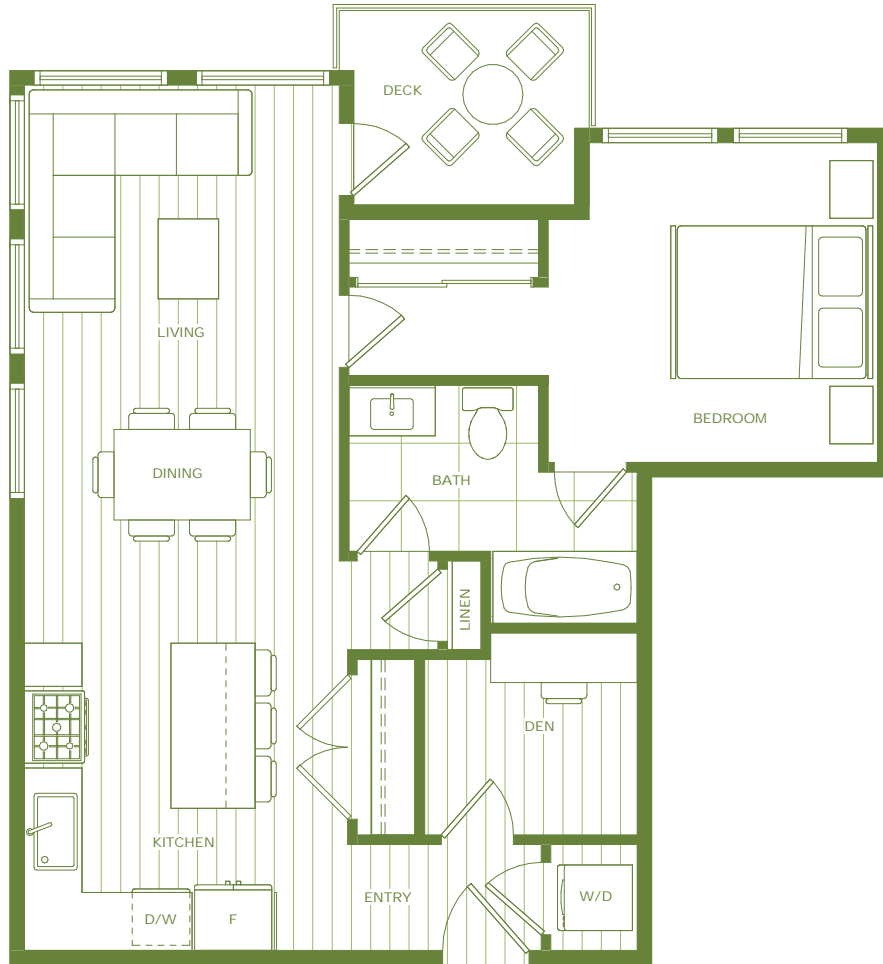

LEVEL 1

LEVEL 2

LEVEL 3 / 4 / 5 / 6

KING + CRESCENT

F5

1 BEDROOM, 1 BATH + DEN
Approx. 747 Sq Ft

UNITS:
313, 413, 513, 613

LEVEL 1

LEVEL 2

LEVEL 3 / 4 / 5 / 6