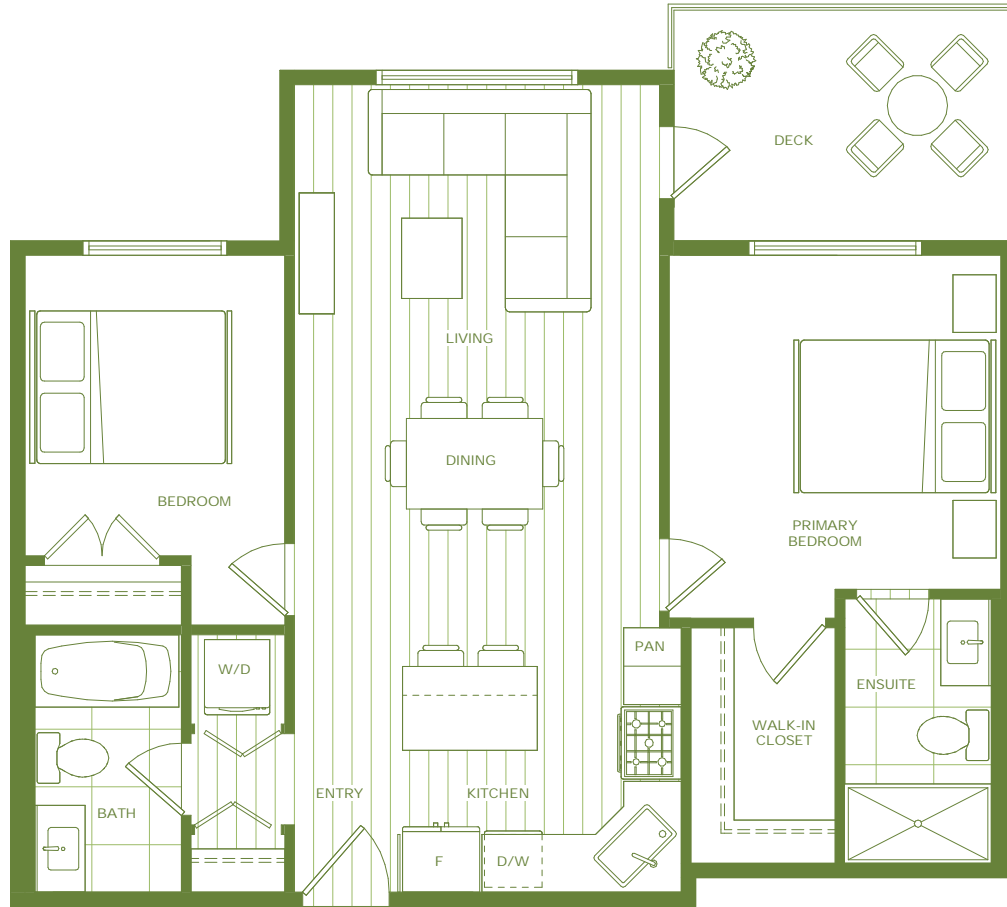

LEVEL 2

LEVEL 3 / 4 / 5 / 6

KING + CRESCENT

B38

2 BEDROOM, 2 BATH
Approx. 843 Sq Ft

UNITS:
109, 209, 309, 409,
509, 609

LEVEL 1

LEVEL 2

LEVEL 3 / 4 / 5 / 6

KING + CRESCENT

B39

2 BEDROOM, 2 BATH
Approx. 866 Sq Ft

UNITS:
108, 208, 308, 408,
508, 608

LEVEL 1

LEVEL 2

LEVEL 3 / 4 / 5 / 6