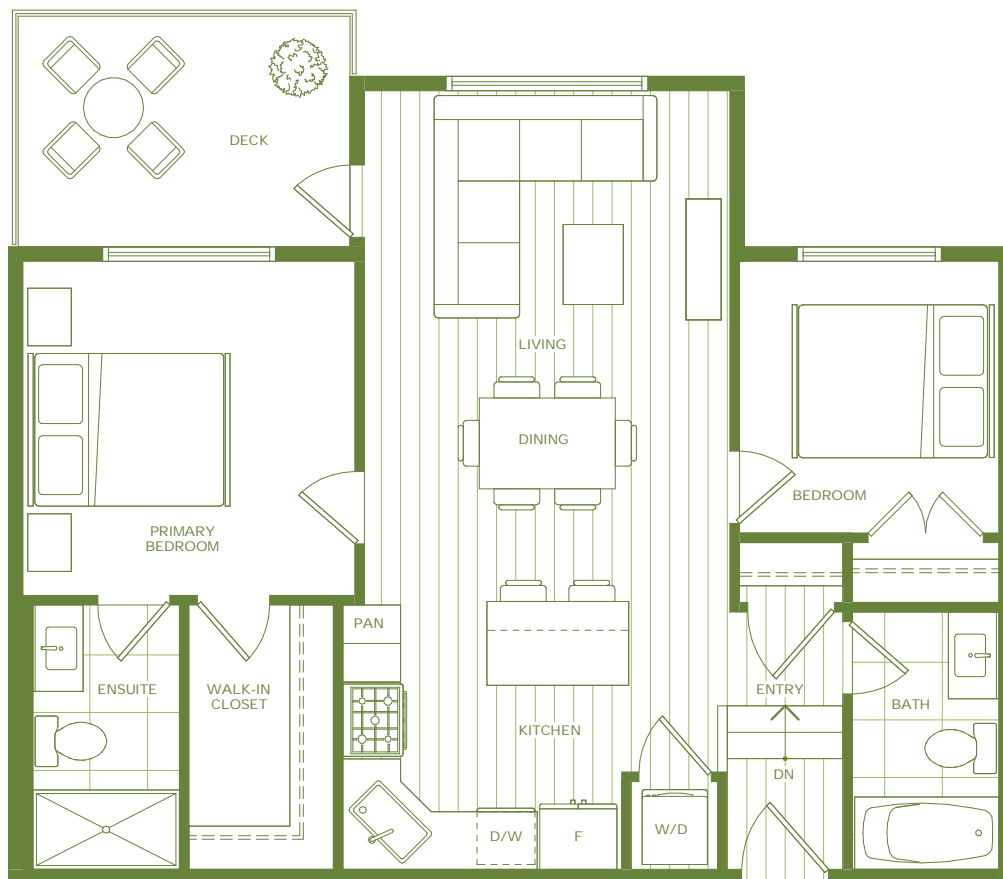

LEVEL 2

LEVEL 3 / 4 / 5 / 6

KING + CRESCENT

B38

2 BEDROOM, 2 BATH
Approx. 843 Sq Ft

UNITS:
109, 209, 309, 409,
509, 609

LEVEL 1

LEVEL 2